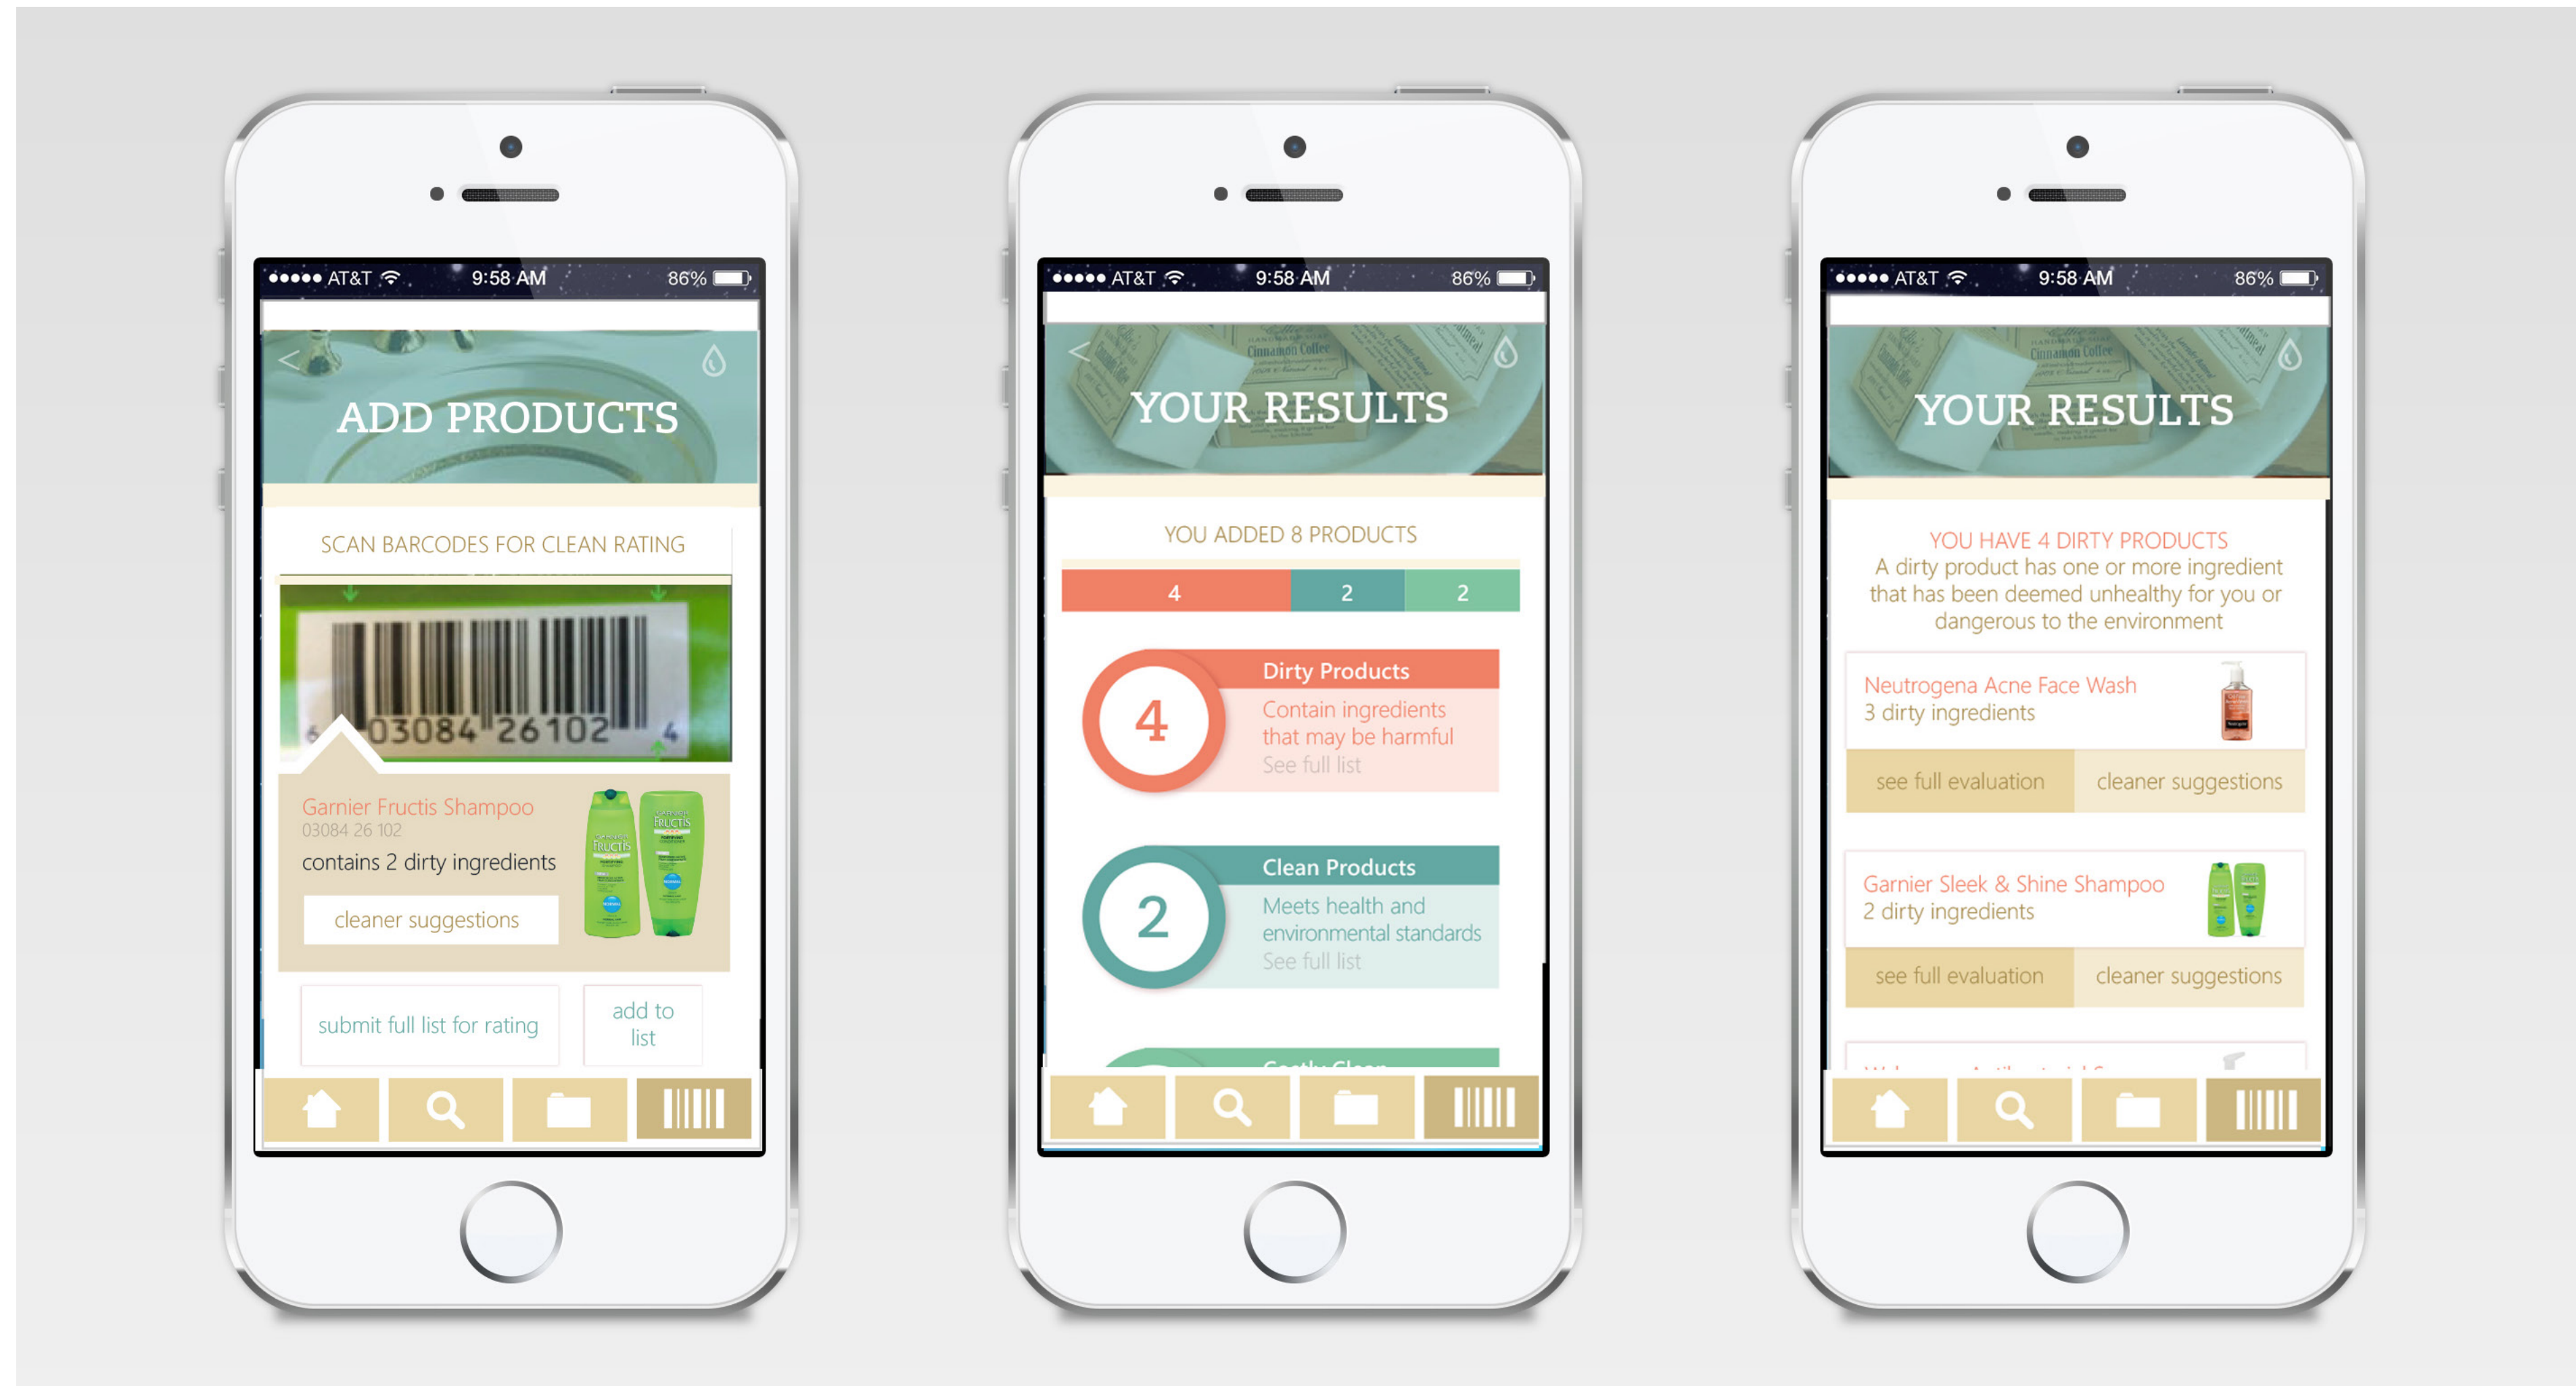

Ann Donato/Advanced Web & Interactive Design/Fall 2014