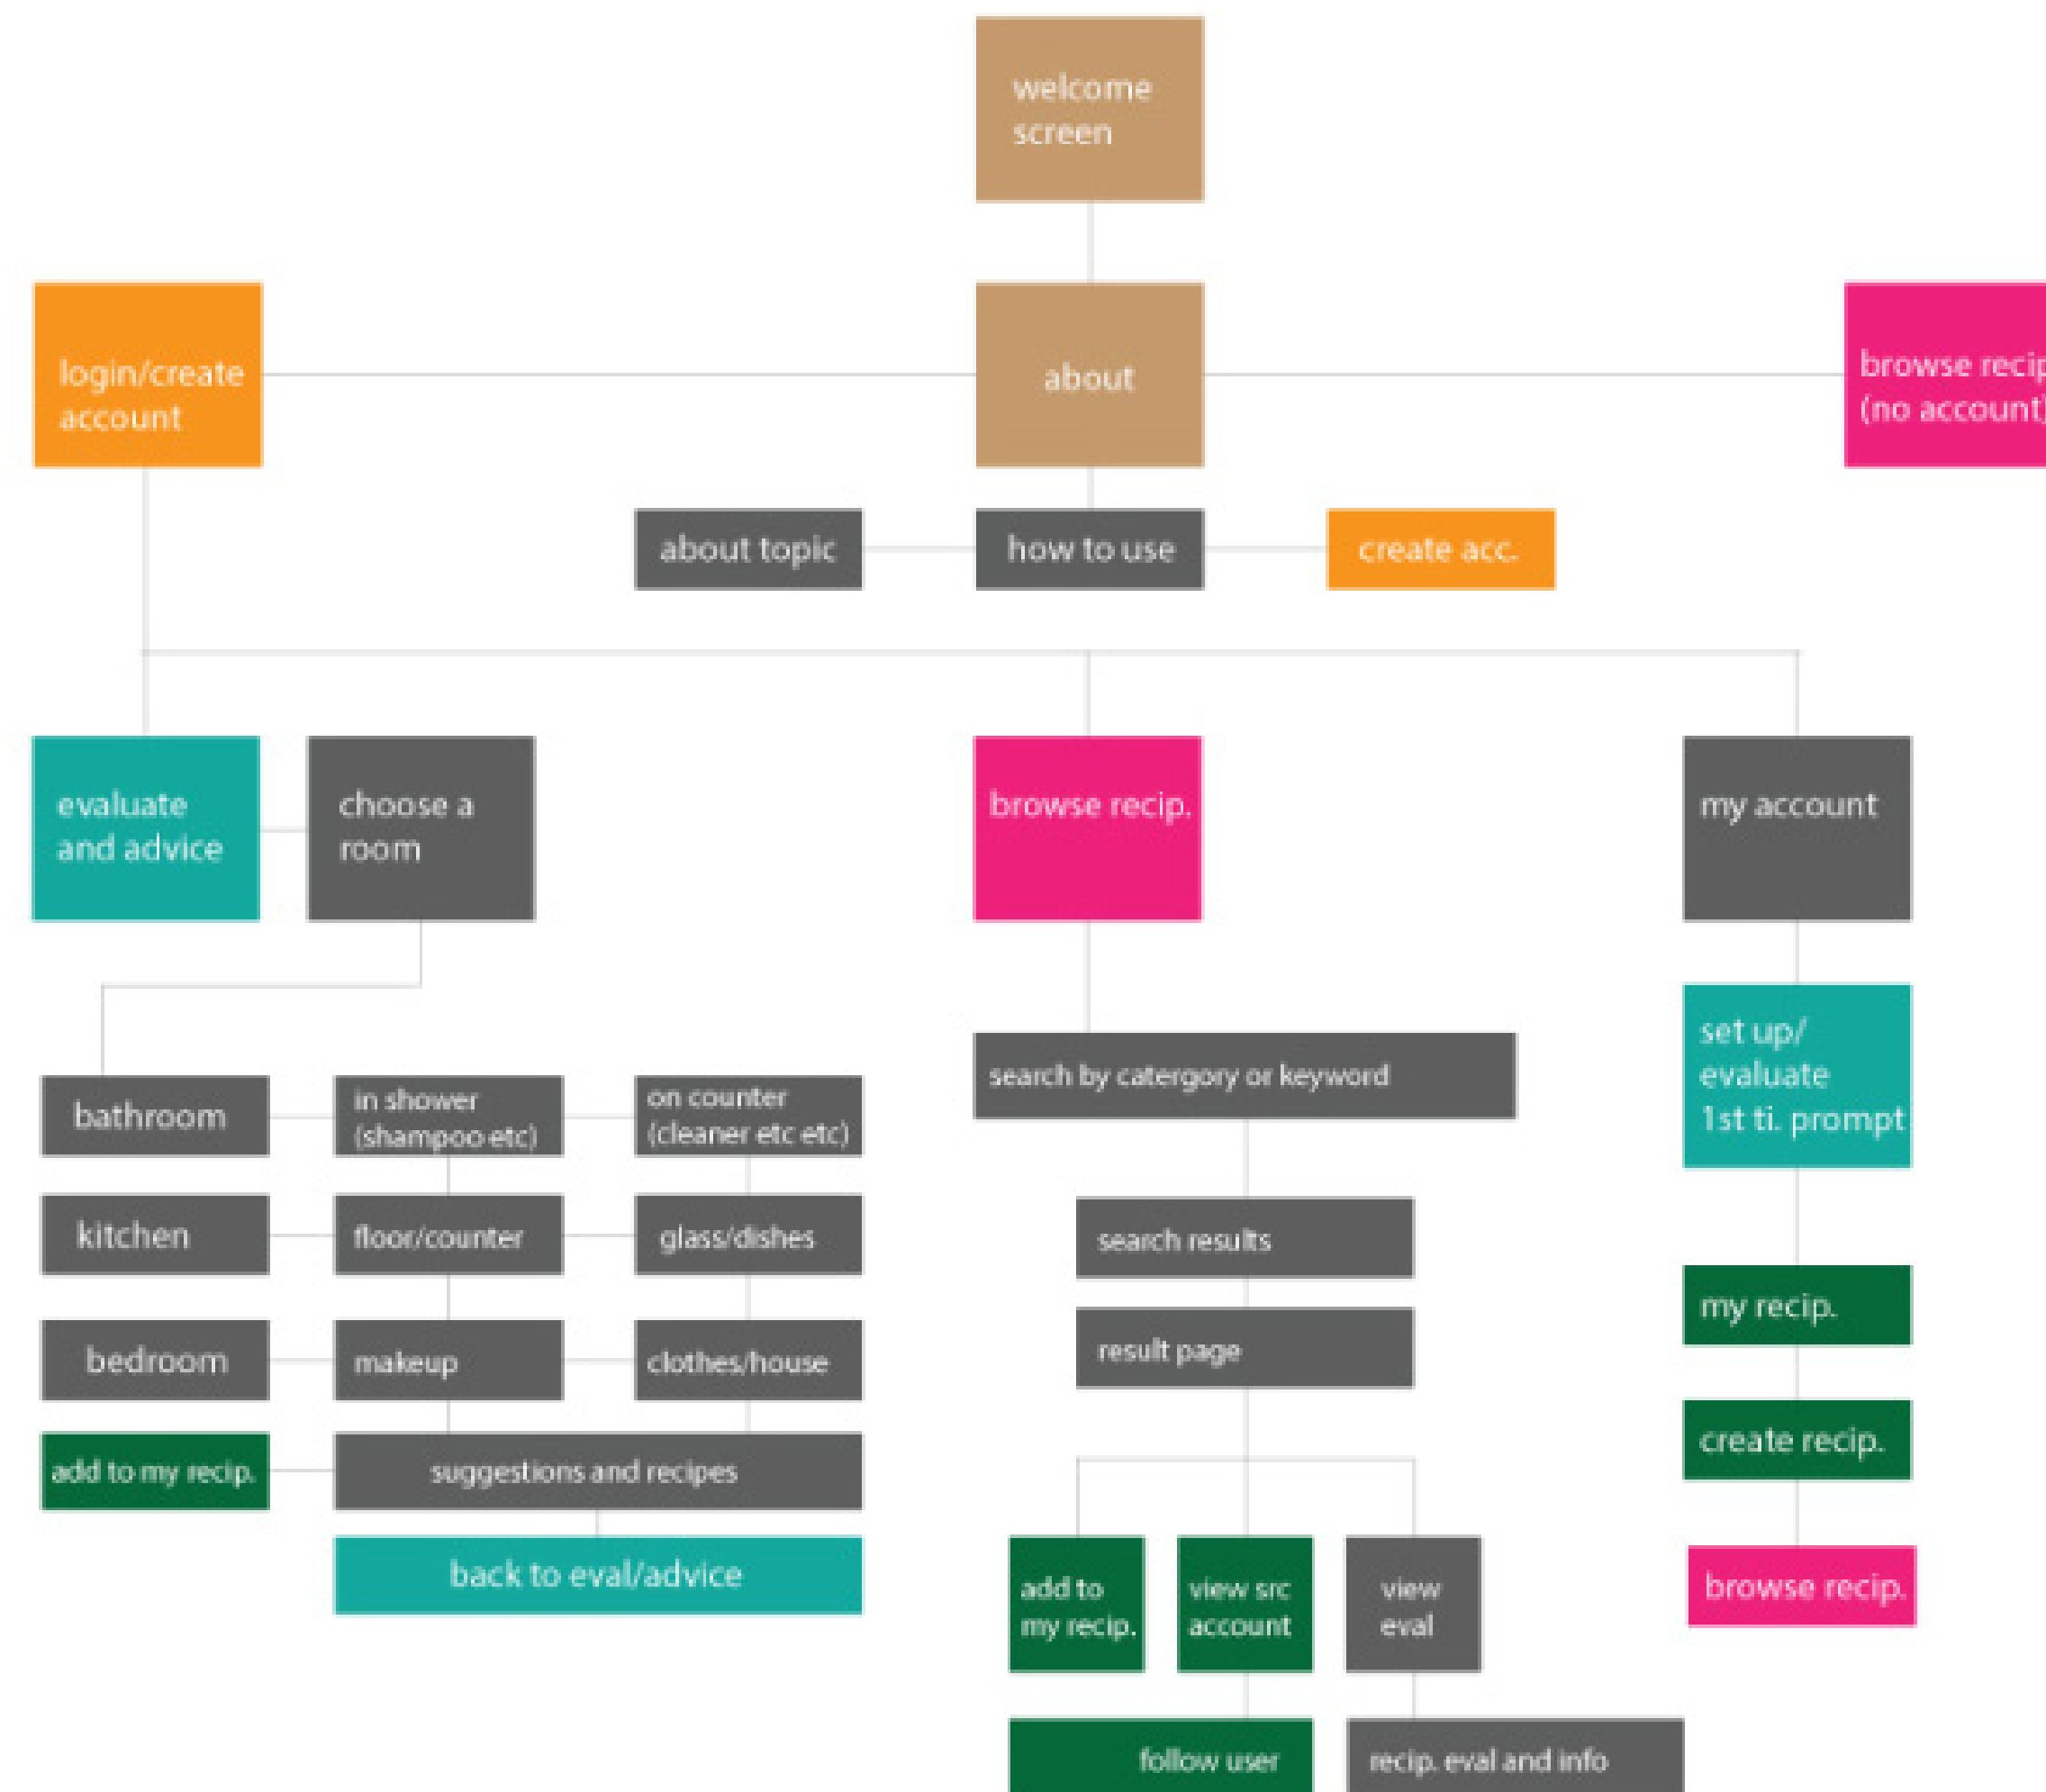

# 2 billion tons

A 2011 study out of the UK proposed that around 2 billion tons of soap, shampoo, and household cleaners are washed down drains yearly.

# The problem...

Tricloson

Parabens

Plastic Microbeads

**A tool to help users take  
responsibility for what is  
washed down the drain.**

**A tool to help users take  
responsibility for what is  
washed down the drain.**

24 year old  
single  
grad student

"RedefineClean" App Site Map Ann Donato

C 63	R 98	C 2	R 238	C 9	R 232
M17	G168	M 39	G 127	M 13	G 213
Y 39	B161	Y 59	B 102	Y 40	B 168
K 0		K 0		K 0	
#62A8A1		#EE7F66		#E8D5A3	

C 21	R 204	C 50	R 129	C 34	R 165
M 25	G 182	M 3	G 195	M 40	G 137
Y 55	B 130	Y 45	B 161	Y 81	B 75
K 0		K 0		K 8	
#CCB682		#81C3A1		#81C3A1	

ABCDEFGHIabcdefghi1234567890

Caecilia LT Std 45 Light

ABCDEFGHIabcdefghi1234567890